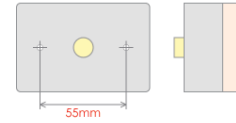

Plug T1

Plug T2

No Other Plug Types Available

Rear Lamp *Universal applications*

Plastic body & lens. 2 Screw fixing.
Overall Dimensions : 190mm (L) x 100mm (H) x 58mm (D)

Part No.	Description	Volt	Side	Plug	Spare Lens
9991171	Lamp: Stop/ Tail/ Indicator/ Reverse	n/a	RH	T1 Rear	-
9991172	Lamp: Stop/ Tail/ Indicator/ Fog	n/a	LH	T1 Rear	-
-	-	-	-	-	-
-	-	-	-	-	-
-	-	-	-	-	-
-	-	-	-	-	-