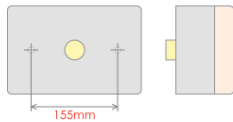

Rear Lamp Universal applications

Plastic body & lens. 2 Screw fixing. All variants feature a reflector. Features an optional number plate lamp to suit both RH and LH operation.
Overall Dimensions : 350mm (L) x 130mm (H) x 80mm (D)