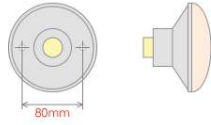

Rear Lamp *Universal applications*

Plastic body & lens. 2 Screw fixing.
Overall Dimensions : 95mm (Dia) x 100mm (D)

Part No.	Description	Voltage	Side	Plug	Spare Lens
9991080	Lamp: Fog	n/a	R/LH	T1 Rear	-
9991083	Lamp: Reverse	n/a	R/LH	T1 Rear	-
9991090	Lamp: Indicator	n/a	R/LH	T1 Rear	-
9991092	Lamp: Rear Marker - Red	n/a	R/LH	T1 Rear	-
9991093	Lamp: Stop/ Tail	n/a	R/LH	T2 Rear	-
9991094	Lamp: Stop	n/a	R/LH	T1 Rear	-
-	-	-	-	-	-