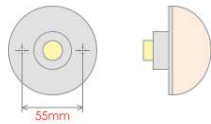

Plug T1
 2 Pin Superseal Connector

Plug T2
 3 Pin Superseal Connector

Rear Lamp *Universal applications*

Plastic body & lens. Superseal connector without plug..
Overall Dimensions : 70mm (Dia) x 100mm (D)