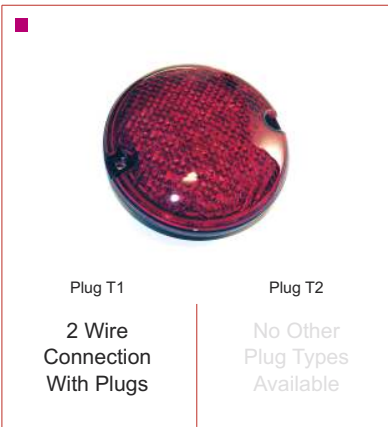

LED Rear Lamp *Universal applications*

Plastic body & lens. 12v Type available, (See 9991196).
Overall Dimensions : 95mm (Dia) x 35mm (D)

Part No.	Description	Volt	Side	Plug	Spare Lens
9991219	LED Lamp: Stop/ Tail	24v	R/LH	T1 Rear	-
9991220	LED Lamp: Reverse	24v	R/LH	T1 Rear	-
9991221	LED Lamp: Fog	24v	R/LH	T1 Rear	-
9991222	LED Lamp: Rear Indicator	24v	R/LH	T1 Rear	-
9991223	LED Lamp: Front Indicator	24v	R/LH	T1 Rear	-
9985005	Mounting Bracket to suit above part numbers	n/a	R/LH	n/a	-
-	-	-	-	-	-