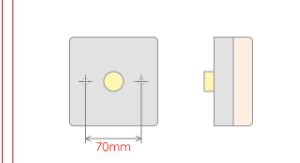

Part No.	Description	Volt	Side	Plug	Spare Lens
9991281	14 LED Lamp: Stop/ Tail/ Ind: Supplied as pair	12v	R/LH	T1 Rear	-
-	-	-	-	-	-
-	-	-	-	-	-
-	-	-	-	-	-
-	-	-	-	-	-
-	-	-	-	-	-