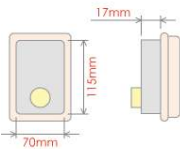

LED Rear Lamp *Universal applications*

Plastic body & lens. Features a unique hexagon pattern lens. Retrofit to all same shape designs. Manufactured using the least amount of components necessary (Budget conscious customer).
Current draw at 13.8v : Stop 0.15A, Tail 0.08A, Ind 0.20A, Rev 0.15A.
Overall Dimensions : 88mm (L) x 110mm (H) x 35mm (D)