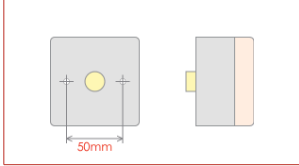

Plug T1

Plug T2

No Other Plug Types Available

Rear Lamp *Universal applications*

Plastic body & lens. 2 Screw fixing.
Overall Dimensions : 100mm (L) x 95mm (H) x 50mm (D)

Part No.	Description	Volt	Side	Plug	Spare Lens
9991051	Lamp: Stop/ Tail/ Indicator/ No. plate	n/a	R/LH	T1 Rear	-
-	-	-	-	-	-
-	-	-	-	-	-
-	-	-	-	-	-
-	-	-	-	-	-
-	-	-	-	-	-