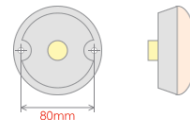

Plug T1

Plug T2

2 Wire
Connection
With Plugs

No Other
Plug Types
Available

LED Rear Lamp *Universal applications*

Plastic body & lens. 24v Type available, (See 9991219).
Overall Dimensions : 95mm (Dia) x 35mm (D)