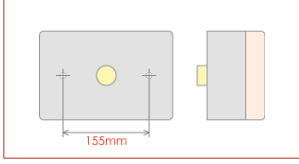

Part No.	Description	Volt	Side	Plug	Spare Lens
9991106	Lamp: Stop/ Tail/ Indicator/ No. plate	n/a	LH	T1 Rear	9988111
9991107	Lamp: Stop/ Tail/ Indicator/ No. plate	n/a	RH	-	9988111
-	-	-	-	-	-
-	-	-	-	-	-
-	-	-	-	-	-
-	-	-	-	-	-