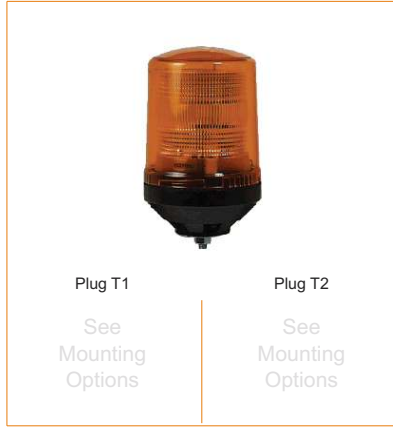

Xenon Beacon *Universal applications*

Amber xenon beacon. Please refer to each part numbers specific mount type, (Below). All part numbers listed in below support the different coloured lenses listed (Right).
Overall Dimensions : 164mm (Dia) x 164mm (H)

Spare Amber Lens : 9988030
Spare Blue Lens : 9988032
Spare Green Lens : 9988034
Spare Red Lens : 9988035
Spare Short Amber Lens: 9988036

Part No.	Description	Volt	Equiv.	Mount	Spare Lens
9992016	Xenon Beacon: Amber	12-24v	LBB192	Magnetic	9988030
9992017	Xenon Beacon: Amber	12-24v	LBB191	Spigot	9988030
9992018	Xenon Beacon: Amber	12-24v	LBB188	Flexi-Spigot	9988030
9992019	Xenon Beacon: Amber	12-24v	LBB190	3 Pin	9988030
9992020	Xenon Beacon: Amber	12-24v	LBB189	1 Pin	9988030
-	-	-	-	-	-
-	-	-	-	-	-