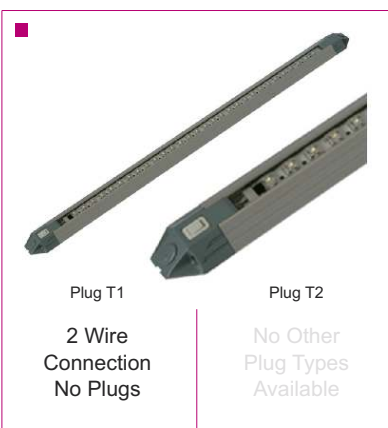

LED Interior Lamp *Universal applications*

30 LED version: 2.2 Watt max. 60 LED version: 4.4 Watt max. Features an On/ Off switch. Low profile aluminium housing.
Overall Dimensions 9986046/47: 626mm (L) x 44mm (H) x 15mm (D)
Overall Dimensions 9986048/49: 1106mm (L) x 44mm (H) x 15mm (D)

Part No.	Description	Volt	Side	Plug	Spare Lens
9986046	30 LED Interior Strip Lamp	12v	n/a	T1 Rear	-
9986047	30 LED Interior Strip Lamp	24v	n/a	T1 Rear	-
9986048	60 LED Interior Strip Lamp	12v	n/a	T1 Rear	-
9986049	60 LED Interior Strip Lamp	24v	n/a	T1 Rear	-
-	-	-	-	-	-
-	-	-	-	-	-
-	-	-	-	-	-