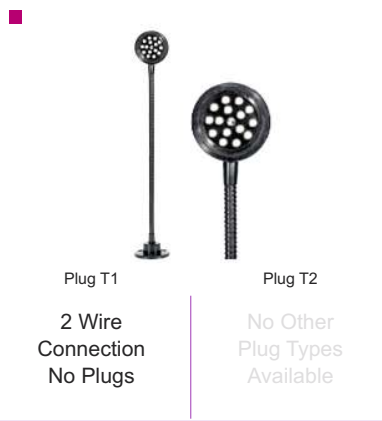

LED Interior Lamp *Universal applications*

Metal body. Adjustable/bendable stem. Base features 3 screw holes. Includes a bracket for standard & bulk head fixing. 300 LUX, 350MA, 1.5 Watt.
Overall Dimensions (When extended to full length) :
500mm (Stem) x 60mm (Base Dia) x 55mm (Head Dia)

Part No.	Description	Volt	Side	Plug	Spare Lens
9986057	16 LED Interior Map Reading Lamp	12-24v	n/a	T1 Base	-
-	-	-	-	-	-
-	-	-	-	-	-
-	-	-	-	-	-
-	-	-	-	-	-
-	-	-	-	-	-
-	-	-	-	-	-