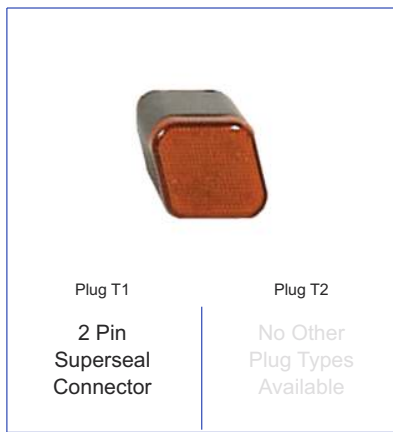

-	-	-
-	-	-
-	-	-
-	-	-

Marker Lamp *Iveco Eurocargo applications*

Plastic body & lens. Superseal connector without plug.
Overall Dimensions : 55mm (L) x 60mm (H) x 68mm (D)

Part No.	Description	Volt	Side	Plug	Spare Lens
9989011	Lamp: Amber	n/a	R/LH	T1 Rear	-
-	-	-	-	-	-
-	-	-	-	-	-
-	-	-	-	-	-
-	-	-	-	-	-
-	-	-	-	-	-