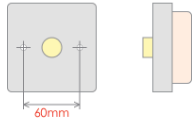

LED Rear Lamp *Universal applications*

Plastic body & lens. 2 Screw holes on a black rear mount. This part utilises individual clip-in lenses, (Featuring a unique hexagon pattern) for easy replacement. Complete with 400mm of hardwired cable. Specifically designed for small sized commercial vehicles.
Current draw at 13.8v : Stop 0.32A, Tail 0.04A, Ind 0.39A.
Overall Dimensions : 100mm (L) x 100mm (H) x 30mm (D)

Part No.	Description	Volt	Side	Plug	Spare Lens
9991296	36 LED Lamp: Stop/ Tail/ Indicator	12-24v	R/LH	T1 Rear	-
-	-	-	-	-	-
-	-	-	-	-	-
-	-	-	-	-	-
-	-	-	-	-	-
-	-	-	-	-	-