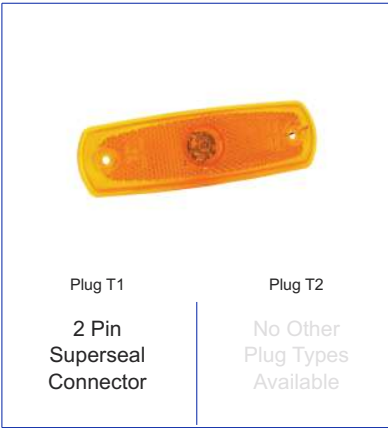

Marker Lamp *Universal applications*

Plastic body & lens. Superseal connector without plug.
Overall Dimensions : 128mm (L) x 38mm (H) x 12mm (D)

Part No.	Description	Volt	Side	Plug	Spare Lens
9989071	Lamp: Amber	n/a	R/LH	T1 Rear	-
9989072	Lamp: Clear	n/a	R/LH	T1 Rear	-
-	-	-	-	-	-
-	-	-	-	-	-
-	-	-	-	-	-
-	-	-	-	-	-