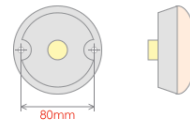

Part No.	Description	Volt	Side	Plug	Spare Lens
9991219	LED Lamp: Stop/ Tail	24v	R/LH	T1 Rear	-
9991220	LED Lamp: Reverse	24v	R/LH	T1 Rear	-
9991221	LED Lamp: Fog	24v	R/LH	T1 Rear	-
9991222	LED Lamp: Rear Indicator	24v	R/LH	T1 Rear	-
9991223	LED Lamp: Front Indicator	24v	R/LH	T1 Rear	-
9985005	Mounting Bracket to suit above part numbers	n/a	R/LH	n/a	-
-	-	-	-	-	-