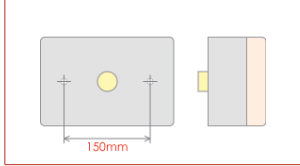

Plug T1

Plug T2

No Other Plug Types Available

Rear Lamp Universal applications

Plastic body & lens. 2 Screw fixing. All variants feature a triangular reflector.
Overall Dimensions : 452mm (L) x 116mm (H) x 83mm (D)