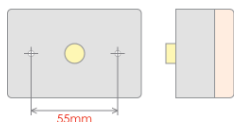

Rear Lamp *Universal applications*

Plastic body & lens. 2 Screw fixing. All variants feature a reflector.
Overall Dimensions : 195mm (L) x 105mm (H) x 60mm (D)

Part No.	Description	Volt	Side	Plug	Spare Lens
9991048	Lamp: Stop/ Tail/ Indicator/ Fog/ No. plate	n/a	LH	T1 Rear	-
9991049	Lamp: Stop/ Tail/ Indicator/ Reverse/ No. plate	n/a	RH	T1 Rear	-
-	-	-	-	-	-
-	-	-	-	-	-
-	-	-	-	-	-
-	-	-	-	-	-

Plug T2

No Other Plug Types Available