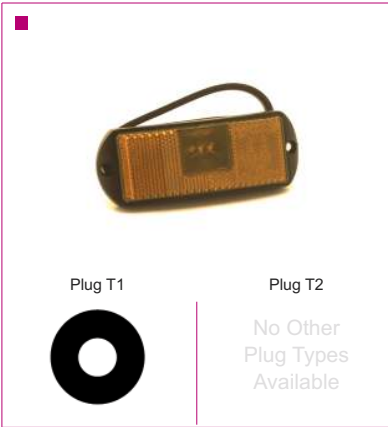

Plug T1

2 Pin Superseal Connector

Plug T2

No Other Plug Types Available

LED Marker Lamp *Universal applications*

Plastic body & lens. 2 Screw hole fixing. All variants feature a reflector.
Overall Dimensions : 115mm (L) x 42mm (H) x 20mm (D)