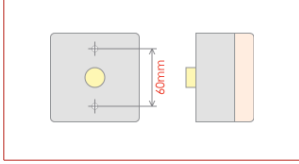

Part No.	Description	Volt	Side	Plug	Spare Lens
9991079	Lamp: Fog	n/a	R/LH	T1 Rear	-
9991082	Lamp: Reverse	n/a	R/LH	T1 Rear	-
-	-	-	-	-	-
-	-	-	-	-	-
-	-	-	-	-	-
-	-	-	-	-	-