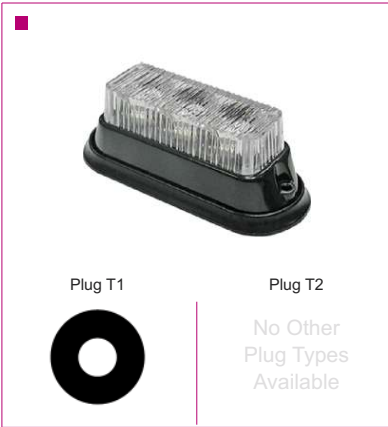

LED Marker Lamp *Universal applications*

Black plastic body & polycarbonate lens. 3 High intensity LED's. 12 Flash patterns. Weight: 0.10Kg. Conforms to EMC directive 2004/104/EC. Optional mounting bracket available.
Overall Dimensions : 100mm (L) x 41mm (H) x 35mm (D)

Part No.	Description	Volt	Side	Plug	Spare Lens
9991235	3 LED Lamp: Amber	12v	R/LH	T1 Rear	-
9991308	3 LED Lamp: Amber	24v	R/LH	T1 Rear	-
9991235BRK	Mounting Bracket to suit above part numbers	n/a	R/LH	-	-
-	-	-	-	-	-
-	-	-	-	-	-
-	-	-	-	-	-
-	-	-	-	-	-