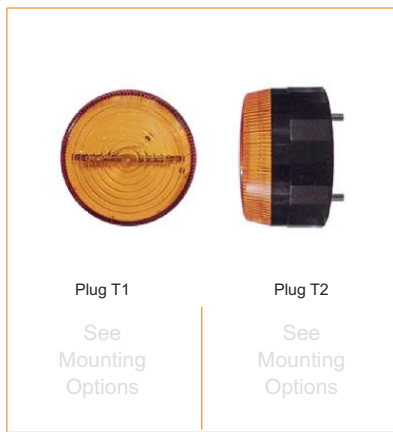

Part No.	Description	Volt	Equiv.	Mount	Spare Lens
9992062	Xenon Beacon: Amber	-	n/a	2 Pin	-
-	-	-	-	-	-
-	-	-	-	-	-
-	-	-	-	-	-
-	-	-	-	-	-
-	-	-	-	-	-
-	-	-	-	-	-

Plug T1

Plug T2

See
Mounting
Options

See
Mounting
Options