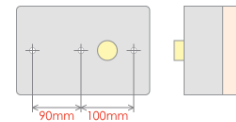

Part No.	Description	Volt	Side	Plug	Spare Lens
9991180	Lamp: Stop/ Tail/ Indicator/ Reverse	n/a	R/LH	T1 Rear	9988005
9991181	Lamp: Stop/ Tail/ Indicator/ No. plate	n/a	LH	T1 Rear	9988086
9991182	Lamp: Stop/ Tail/ Indicator/ No. plate	n/a	RH	T1 Rear	9988087
-	-	-	-	-	-
-	-	-	-	-	-
-	-	-	-	-	-
-	-	-	-	-	-