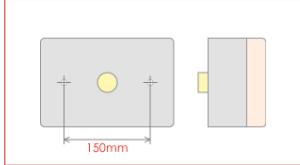

Part No.	Description	Volt	Side	Plug	Spare Lens
9991063	Lamp: 7 Functions/ No. plate	n/a	RH	T1 Rear	9988042
9991064	Lamp: 7 Functions	n/a	LH	T1 Rear	9988042
9991075	Lamp: 7 Functions	n/a	LH	T2 Rear	9988042
9991076	Lamp: 7 Functions/ No. plate	n/a	RH	T2 Rear	9988042
-	-	-	-	-	-
-	-	-	-	-	-
-	-	-	-	-	-