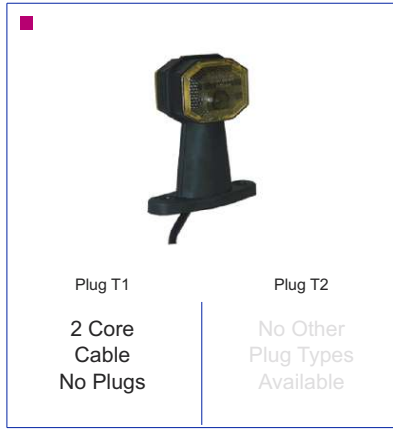

LED Marker Lamp *Universal applications*

Plastic body & lens.
Overall Dimensions : 115mm (L) x 65mm (H) x 41mm (D)

Part No.	Description	Volt	Side	Plug	Spare Lens
9989114	LED Lamp: Red/ Clear	24v	R/LH	T1 Base	-
-	-	-	-	-	-
-	-	-	-	-	-
-	-	-	-	-	-
-	-	-	-	-	-
-	-	-	-	-	-