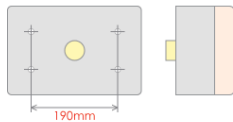

Rear Lamp Iveco Daily applications

Plastic body & lens. 4 Screw fixing. All variants feature a reflector. 9991144 & 9991145 fit a European specification whilst part numbers 9991168 & 9991276 fit a UK specification.
Overall Dimensions : 300mm (L) x 125mm (H) x 82mm (D)