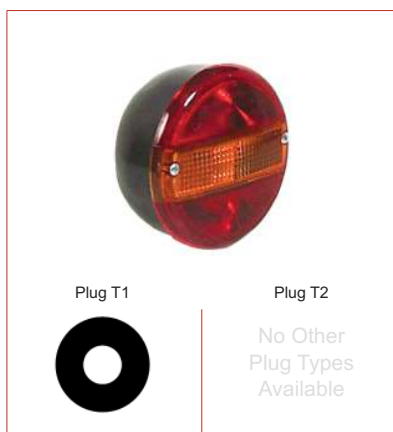

Rear Lamp Universal applications

Plastic body & lens. 2 Screw fixing. All variants feature a reflector. Spare lens 9988101 is the same as spare lens 9988019 however it is supplied with a seal and a set of screws. LED type available (See 9991098).
Overall Dimensions : 140mm (Dia) x 80mm (D)

Part No.	Description	Volt	Side	Plug	Spare Lens
9991001	Lamp: Stop/ Tail/ Indicator/ No. plate	n/a	R/LH	T1 Rear	9988019
9991002	Lamp: Stop/ Tail/ Indicator/ No. plate	n/a	R/LH	T1 Rear	9988019
-	Spare lens + seal + screws	n/a	R/LH	n/a	9988101
-	-	-	-	-	-
-	-	-	-	-	-
-	-	-	-	-	-
-	-	-	-	-	-