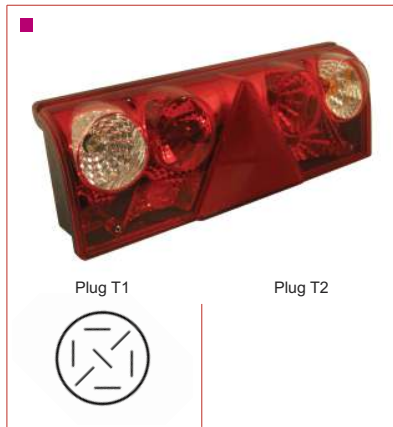

Part LED Rear Lamp Universal applications

Plastic body & lens. 2 Screw fixing. 24v LED Tail bulb. Twin stop - standard bulb. Standard bulb type indicator, fog & reverse functions. Features a triangular reflector. Lens is a unique 'clear glass' design. Option of 4 additional 2pin connectors on the rear of the lamp for extra functions.
Overall Dimensions : 420mm (L) x 148mm (H) x 85mm (D)
Screw Distance : 152mm

Part No.	Description	Volt	Side	Plug	Spare Lens
9991342	Lamp : Twin Stop/ LED Tail/ Ind/ Fog/ Rev	24v	RH	T1 Rear	-
-	-	-	-	-	-
-	-	-	-	-	-
-	-	-	-	-	-
-	-	-	-	-	-
-	-	-	-	-	-