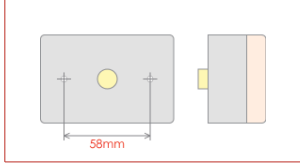

Part No.	Description	Volt	Side	Plug	Spare Lens
9991120	Lamp: 7 Functions	n/a	LH	T1 Rear	9988068
9991121	Lamp: 7 Functions	n/a	RH	T1 Rear	9988068
9991321	LED Lamp: 7 Functions	n/a	RH	T1 Rear	9988068
9991322	LED Lamp: 7 Functions	n/a	LH	T1 Rear	9988068
-	-	-	-	-	-
-	-	-	-	-	-
-	-	-	-	-	-