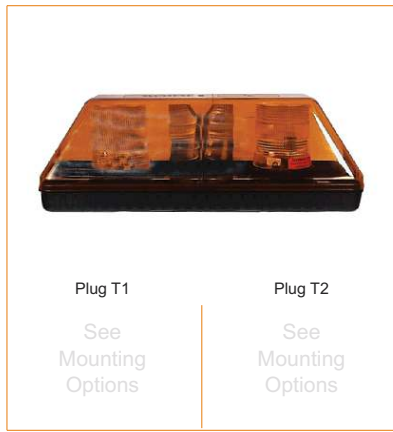

Lightbar *Universal applications*

Amber lightbar. 9992012: 2 module rotating lightbar. 9992015: Double/ Single flash 2 module xenon lightbar
Overall Dimensions : 545mm (L) x 188mm (H) x 224mm (D)

* 9992012 Is equiv. to LBB362 & LBB363

Part No.	Description	Volt	Equiv.	Mount	Spare Lens
9992012	Rotating Lightbar: Amber	12-24v	Above *	1 Pin	9988033
9992015	Xenon Lightbar: Amber	12-24v	LBB364	1 Pin	9988033
-	-	-	-	-	-
-	-	-	-	-	-
-	-	-	-	-	-
-	-	-	-	-	-
-	-	-	-	-	-