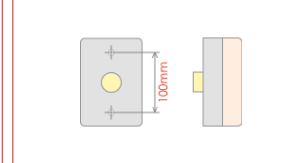

Part No.	Description	Volt	Side	Plug	Spare Lens
9991290	10 LED Lamp: Stop/ Tail/ Ind: Grey mount	12-24v	R/LH	T1 Rear	-
9991291	10 LED Lamp: Stop/ Tail/ Ind: Black mount	12v	R/LH	T1 Rear	-
-	-	-	-	-	-
-	-	-	-	-	-
-	-	-	-	-	-
-	-	-	-	-	-

LED Rear Lamp *Universal applications*