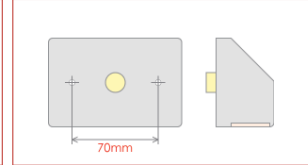

Rear Lamp *Universal applications*

Plastic body & lens. 2 Screw holes.
Overall Dimensions : 100mm (L) x 42mm (H) x 57mm (D)

Part No.	Description	Volt	Side	Plug	Spare Lens
9991006	Lamp: Number plate	n/a	R/LH	T1 Rear	-
-	-	-	-	-	-
-	-	-	-	-	-
-	-	-	-	-	-
-	-	-	-	-	-
-	-	-	-	-	-