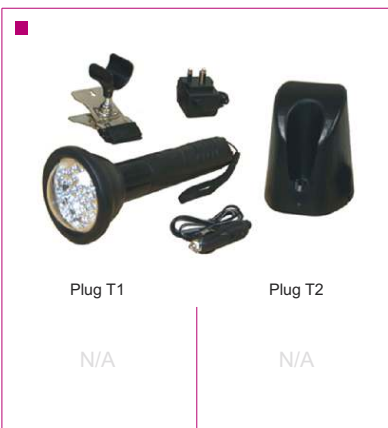

LED Worklamp *Universal applications*

Rechargeable & cordless. Tough, robust design for demanding conditions. Weatherproof for outdoor use. Includes charging station & detachable, spring mounted, hands free clamp. Virtually unbreakable polycarbonate lens. Contains 28 high intensity LED's. Precise beam pattern for detailed work. Light output: 950 LUX, battery 7.2v: 1300mAh NiMH, mains adapter: input 230-50Hz, output 12v-500mA. Operating time: 7 hours. Charging time: 5 hours.
Overall Dimensions :

Part No.	Description	Volt	Side	Plug	Spare Lens
9992075	28 LED Inspection Torch	12v	n/a	Charger	-
-	-	-	-	-	-
-	-	-	-	-	-
-	-	-	-	-	-
-	-	-	-	-	-
-	-	-	-	-	-