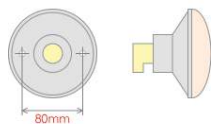

Rear Lamp *Universal applications*

Plastic body & lens. Superseal connector without plug.
Overall Dimensions : 95mm (Dia) x 75mm (D)

Part No.	Description	Volt	Side	Plug	Spare Lens
9991187	Lamp: Indicator	n/a	R/LH	T1 Rear	-
9991188	Lamp: Reverse	n/a	R/LH	T1 Rear	-
9991189	Lamp: Fog	n/a	R/LH	T1 Rear	-
9991190	Lamp: Stop/Tail	n/a	R/LH	T2 Rear	-
-	-	-	-	-	-
-	-	-	-	-	-
-	-	-	-	-	-