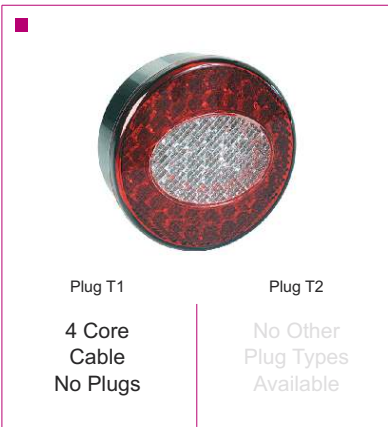

LED Rear Lamp *Universal applications*

Plastic body & lens. 2 Screw fixing. Low current draw. Developed for use in high temperatures. ECE approval for all functions. Parts 9991194 & 9991202 include approx. 200mm of 4 core cable. 9988112 is visually the same as the image shown and will therefore fit within the mounting bracket, however it does not contain any LED's or electronics etc. The mounting bracket is black plastic & will accommodate 3 units side by side. 24v Type available, (See 9991195).
Overall Dimensions : 120mm (Dia) x 48mm (D)

Part No.	Description	Volt	Side	Plug	Spare Lens
9991194	LED Lamp: Stop/ Tail/ Indicator	12v	R/LH	T1 Rear	-
9991200	LED Lamp: Reverse/ Fog	12v	R/LH	T1 Rear	-
9991201	LED Lamp: Reverse	12v	R/LH	T1 Rear	-
9991202	LED Lamp: Fog	12v	R/LH	T1 Rear	-
9988112	Reflector	n/a	R/LH	T1 Rear	-
9991239	Mounting Bracket to suit above part numbers	n/a	R/LH	n/a	-
-	-	-	-	-	-