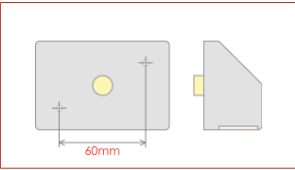

Rear Lamp *Universal applications*