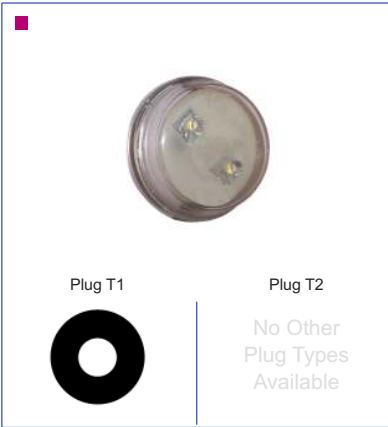

LED Marker Lamp *Universal applications*

Plastic body & lens.
Overall Dimensions : 46mm (Dia) x 20mm (D)

Part No.	Description	Volt	Side	Plug	Spare Lens
9989062	LED Lamp: Red Rear	24v	R/LH	T1 Rear	-
9989063	LED Lamp: Clear Front	24v	R/LH	T1 Rear	-
9989064	LED Lamp: Green ABS Warning	24v	R/LH	T1 Rear	-
-	-	-	-	-	-
-	-	-	-	-	-
-	-	-	-	-	-
-	-	-	-	-	-