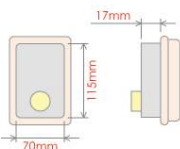

LED Rear Lamp *Universal applications*

Plastic body & lens.
Current draw at 13.8v : Stop 0.27A, Tail 0.06A, Ind 0.28A, Rev 0.42A.
Overall Dimensions : 88mm (L) x 110mm (H) x 35mm (D)