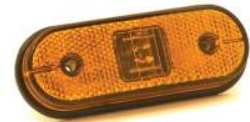

Plug T2

No Other Plug Types Available

LED Marker Lamp *Universal applications*

Plastic body & lens. All variants feature a reflector.
Overall Dimensions : 95mm (L) x 30mm (H) x 35mm (D)

Part No.	Description	Volt	Side	Plug	Spare Lens
9989131	1 LED Lamp: Clear	24v	R/LH	T1 Rear	-
9989133	1 LED Lamp: Amber	24v	R/LH	T1 Rear	-
-	-	-	-	-	-
-	-	-	-	-	-
-	-	-	-	-	-
-	-	-	-	-	-
-	-	-	-	-	-