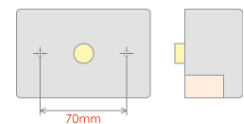

LED Rear Lamp *Universal applications*

Plastic body & lens. 2 Screw holes.
Overall Dimensions : 100mm (L) x 55mm (H) x 55mm (D)