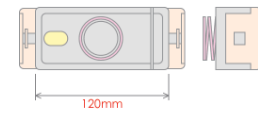

Plug T1

 Plug T2
 No Other Plug Types Available

Plug T1
2 Pin
Superseal
Connector

Plug T2
No Other
Plug Types
Available

Front Lamp *Charlatte applications*

Plastic body & lens. Superseal connector without plug. 9991228 Consists only of the lamp housing and plug. It does not include the lens which must be purchased seperatly using part number 9988106.
Overall Dimensions : 135mm (L) x 44mm (H) x 65mm (D)