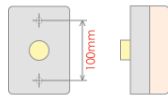

LED Rear Lamp *Universal applications*

Plastic body & lens. 9991291 is supplied as a pair. All feature 10 LED's & reflex reflector. Manufactured using the least amount of components necessary (Budget conscious customer). Plug in and drive cable assembly, (Male/Female). Fully submersible and rust proof. Corrosion protected tinned copper wiring. Circuit board and components are fully encased in resin. Stainless steel nuts & bolts. Current draw at 13.8v : Stop 0.15A, Tail 0.07A, Ind 0.11A.
Overall Dimensions : 80mm (L) x 100mm (H) x 20mm (D)

Part No.	Description	Volt	Side	Plug	Spare Lens
9991290	10 LED Lamp: Stop/ Tail/ Ind: Grey mount	12-24v	R/LH	T1 Rear	-
9991291	10 LED Lamp: Stop/ Tail/ Ind: Black mount	12v	R/LH	T1 Rear	-
-	-	-	-	-	-
-	-	-	-	-	-
-	-	-	-	-	-
-	-	-	-	-	-