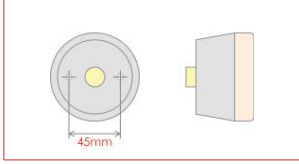

Part No.	Description	Volt	Side	Plug	Spare Lens
9991098	LED Lamp: Stop/ Tail/ Indicator	24v	R/LH	T1 Rear	-
9991099	LED Lamp: Stop/ Tail	24v	R/LH	T1 Rear	-
9991137	LED Lamp: Fog	24v	R/LH	T1 Rear	-
9991138	LED Lamp: Reverse	24v	R/LH	T1 Rear	-
9991186	LED Lamp: Stop/ Tail/ Indicator	3-33v	R/LH	T1 Rear	-
9997062	Optional Load Device	n/a	R/LH	n/a	-
-	-	-	-	-	-