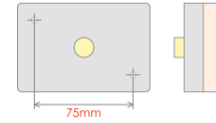

Plug T1

Plug T2

2 Pin
Superseal
Connector

No Other
Plug Types
Available

Front Lamp *Iveco Eurotech applications*

Plastic body & lens. 2 Screw fixing. Superseal connector without plug.
Overall Dimensions : 90 (L) x 55 (H) x 22 (D)