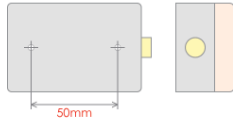

Rear Lamp Universal applications. Spare lenses: Mercedes Sprinter or MAN applications

Plastic body & lens. 2 Screw fixing. All variants feature a reflector. Trailer type available, (See 9991231 & 9991232). Lamps feature a red/ blue lens as standard. Please see below for a detailed spare lens breakdown.
Overall Dimensions : 400mm (L) x 165mm (H) x 80mm (D)

Part No.	Description	Volt	Side	Plug	Spare Lens
9991226	Lamp: Stop/ Tail/ Ind/ Fog/ Rev/ No. plate	n/a	LH	T1 End	Read Below
9991227	Lamp: Stop/ Tail/ Ind/ Fog/ Reverse	n/a	RH	T1 End	Read Below
9991230	Lamp: Stop/ Tail/ Ind/ Fog/ Rev + Rev Alarm	n/a	RH	T1 End	Read Below
9991233	Lamp: Stop/ Tail/ Ind/ Fog/ Reverse	n/a	RH	T1 Rear	Read Below
9991234	Lamp: Stop/ Tail/ Ind/ Fog/ Reverse	n/a	LH	T1 Rear	Read Below
9995068	Spare : Reverse Alarm to suit above	n/a	n/a	n/a	-

Spare Lenses

All of the above lamp part numbers are supplied with red/ blue lenses as standard.

Red/ White lenses : Mercedes Sprinter Applications
Red/ Blue lenses : MAN Applications

- Lens 9988118: Red/ White + Reflex reflector RH fits lamps 9991227, 9991230 & 9991233
- Lens 9988119: Red/ White + Reflex reflector LH fits lamps 9991226 & 9991234
- Lens 9988120: Red/ White RH fits lamps 9991227, 9991230 & 9991233
- Lens 9988121: Red/ White LH fits lamps 9991226 & 9991234
- Lens 9988122: Red/ Blue + Reflex reflector RH fits lamps 9991227, 9991230 & 9991233
- Lens 9988123: Red/ Blue + Reflex reflector LH fits lamps 9991226 & 9991234
- Lens 9988124: Red/ Blue RH fits lamps 9991227, 9991230 & 9991233
- Lens 9988125: Red/ Blue LH fits lamps 9991226 & 9991234

See Right for example image featuring a red/ white lens.