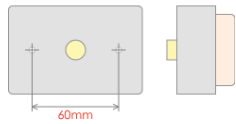

Rear Lamp *Universal applications*

Plastic body & lens. 2 Screw fixing. All part numbers are supplied with an adjustable bracket.
Overall Dimensions : 120mm (L) x 81mm (H) x 55mm (D)

Part No.	Description	Volt	Side	Plug	Spare Lens
9991155	Lamp: Reverse	n/a	R/LH	T1 Rear	-
9991156	Lamp: Fog	n/a	R/LH	T1 Rear	-
-	-	-	-	-	-
-	-	-	-	-	-
-	-	-	-	-	-
-	-	-	-	-	-