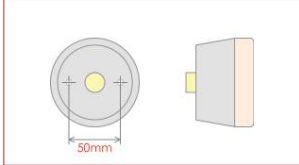

Part No.	Description	Volt	Side	Plug	Spare Lens
9991057	Lamp: Reverse	n/a	R/LH	T1 Rear	9988037
9991058	Lamp: Fog	n/a	R/LH	T1 Rear	9988038
-	-	-	-	-	-
-	-	-	-	-	-
-	-	-	-	-	-
-	-	-	-	-	-