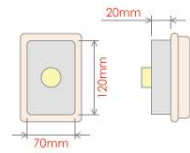

Plug T1

Plug T2

2 Wire
Connection
With Plugs

3 Wire
Connection
With Plugs

LED Rear Lamp *Universal applications*

Plastic body & lens. All part numbers feature a central reflector. All wires include plugs. Vibration resistant. Sonically sealed from moisture, dust etc.
Overall Dimensions : 85mm (L) x 120mm (H) x 35mm (D)