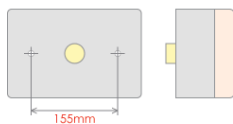

Rear Lamp JCB applications

Plastic body & lens. 2 Screw fixing. Features a reflector.
Overall Dimensions : 200mm (L) x 90mm (H) x 55mm (D)

Part No.	Description	Volt	Side	Plug	Spare Lens
9991268	Lamp: Stop/ Tail/ Indicator	n/a	R/LH	T1 Rear	9988111
-	-	-	-	-	-
-	-	-	-	-	-
-	-	-	-	-	-
-	-	-	-	-	-
-	-	-	-	-	-