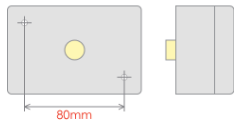

Front Lamp *Iveco Eurotech applications*

Plastic body & lens. Superseal connector without plug. The lens features an open rear where the bulb holder and connectors are placed.
Overall Dimensions : 90mm (L) x 60mm (H) x 50mm (D)