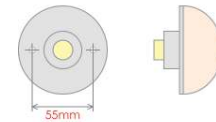

Part No.	Description	Volt	Side	Plug	Spare Lens
9991084	Lamp: Clear	n/a	R/LH	T1 Rear	-
-	-	-	-	-	-
-	-	-	-	-	-
-	-	-	-	-	-
-	-	-	-	-	-
-	-	-	-	-	-
-	-	-	-	-	-