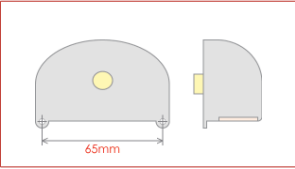

LED Rear Lamp *Universal applications*