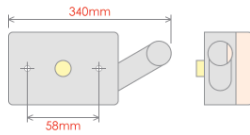

LED / Bulb Type Rear Lamp *Universal applications*

Plastic body & lens. 2 Screw fixing. All variants feature a triangular reflector. Twin tail. Part numbers 9991141 & 9991142 feature LED stop/ tail functions. Available without arm, (See 9991120).
Overall Dimensions : 480mm (L) x 150mm (H) x 80mm (D)