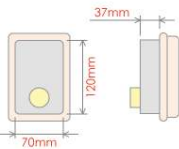

Rear Lamp Universal applications

Plastic body & lens. Sonically sealed lens housing. High impact polycarbonate construction.
Overall Dimensions : 85mm (L) x 135mm (H) x 50mm (D)

Part No.	Description	Volt	Side	Plug	Spare Lens
9991251	Lamp: Stop/ Tail/ Reverse	n/a	R/LH	T1 Rear	-
-	-	-	-	-	-
-	-	-	-	-	-
-	-	-	-	-	-
-	-	-	-	-	-
-	-	-	-	-	-