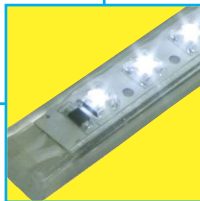

Automotive Components Distributors

BOWERS

www.bowersmidland.co.uk

Lighting Products

H. Bowers