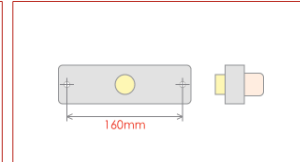

Part No.	Description	Volt	Side	Plug	Spare Lens
9991292	36 LED Lamp: Stop/ Tail/ Indicator	12-24v	R/LH	T1 Rear	-
-	-	-	-	-	-
-	-	-	-	-	-
-	-	-	-	-	-
-	-	-	-	-	-
-	-	-	-	-	-