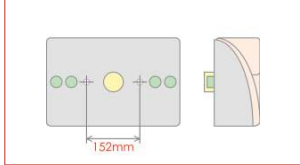

Part LED Rear Lamp Universal applications

Plastic body & lens. 2 Screw fixing. 24v LED Tail bulb. Twin stop - standard bulb. Standard bulb type indicator, fog & reverse functions. Features a triangular reflector. Lens is a unique 'clear glass' design. Option of 4 additional 2pin connectors on the rear of the lamp for extra functions.
Overall Dimensions : 420mm (L) x 148mm (H) x 85mm (D)
Screw Distance : 152mm