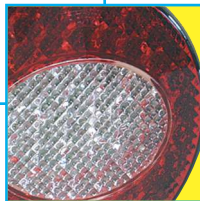

Automotive Components Distributors

BOWERS

www.bowersmidland.co.uk

Lighting Products

H. Bowers