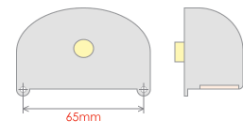

LED Rear Lamp *Universal applications*

Plastic body & lens. 2 Screw fixing. Corrosion protected with tinned copper cable. Features a 400mm hardwired cable with a 6m option available. Current draw at 13.8v : 0.04A
Overall Dimensions : 75mm (L) x 30mm (H) x 42mm (D)