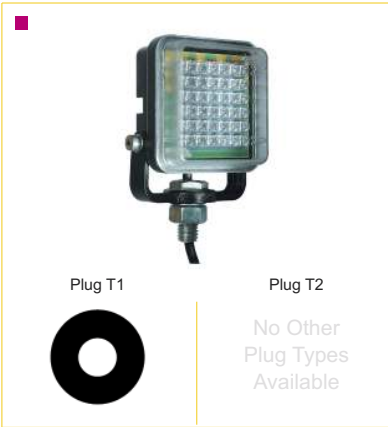

LED Worklamp *Universal applications*

The intense constant white light from the 36 LED heads outputs an extremely bright 545 Candelas (max). Available as both surface and bracket mount this compact (measuring 72mm x 72mm) LED worklamp will fit onto the smallest surfaces, perfect for mounting on many different vehicles from CV and recovery vehicles to refuse trucks and material handling.

Overall Dimensions : 72mm (l) x 72mm (H) x 38mm (D)

Part No.	Description	Volt	Side	Plug	Spare Lens
9992088	36 LED Worklamp	12-24v	R/LH	T1 Rear	-
-	-	-	-	-	-
-	-	-	-	-	-
-	-	-	-	-	-
-	-	-	-	-	-
-	-	-	-	-	-
-	-	-	-	-	-