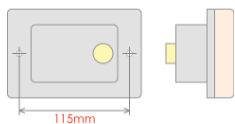

Front Lamp *Universal applications*

Plastic body & lens. 2 Screw fixing.
Overall Dimensions : 35mm (L) x 63mm (H) x 87mm (D)