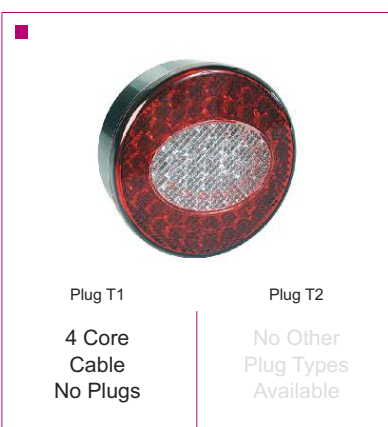

LED Rear Lamp *Universal applications*

Plastic body & lens. 2 Screw fixing. Low current draw. Developed for use in high temperatures. ECE approval for all functions. Parts 9991194 & 9991202 include approx. 200mm of 4 core cable. 9988112 is visually the same as the image shown and will therefore fit within the mounting bracket, however it does not contain any LED's or electronics etc. The mounting bracket is black plastic & will accommodate 3 units side by side. 12v Type available, (See 9991194).
Overall Dimensions : 120mm (Dia) x 48mm (D)

Part No.	Description	Volt	Side	Plug	Spare Lens
9991195	LED Lamp: Stop/ Tail/ Indicator	24v	R/LH	T1 Rear	-
9991203	LED Lamp: Reverse/ Fog	24v	R/LH	T1 Rear	-
9991204	LED Lamp: Reverse	24v	R/LH	T1 Rear	-
9991205	LED Lamp: Fog	24v	R/LH	T1 Rear	-
9988112	Reflector	n/a	R/LH	T1 Rear	-
9991239	Mounting Bracket to suit above part numbers	n/a	R/LH	n/a	-
-	-	-	-	-	-