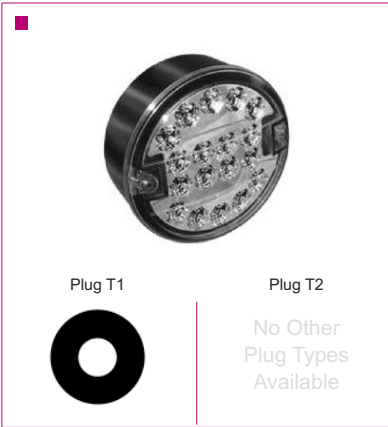

LED Rear Lamp *Universal applications*

Plastic body & lens. 2 Screw fixing.
Overall Dimensions : 235mm (L) x 20mm (H) x 22mm (D)

Plug T1

Plug T2

2 Wire Connection
No Plugs

No Other Plug Types Available

Part No.	Description	Volt	Side	Plug	Spare Lens
9991306	1 LED Lamp: Front Indicator	n/a	R/LH	T1 Rear	-
9991307	2 LED Lamp: Rear Indicator	n/a	R/LH	T1 Rear	-
-	-	-	-	-	-
-	-	-	-	-	-
-	-	-	-	-	-
-	-	-	-	-	-
-	-	-	-	-	-