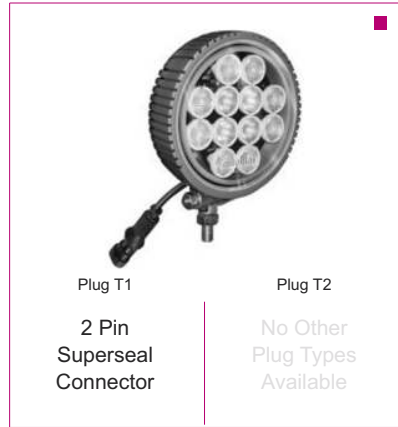

LED Worklamp *Universal applications*

Metal body & glass lens. Features a rear switch and approx 220mm flex/cable including rubber grommet and 2 pin superseal connector.
Overall Dimensions : 130mm (Dia) x 50mm (D)

Part No.	Description	Volt	Side	Plug	Spare Lens
9992081	12 LED Worklamp	12-24v	R/LH	T1 Rear	-
-	-	-	-	-	-
-	-	-	-	-	-
-	-	-	-	-	-
-	-	-	-	-	-
-	-	-	-	-	-