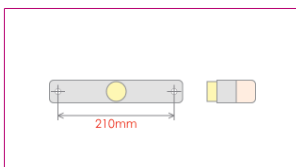

LED Rear Lamp *Universal applications*

Plastic body & lens. 2 Screw fixing.
Overall Dimensions : 235mm (L) x 20mm (H) x 22mm (D)