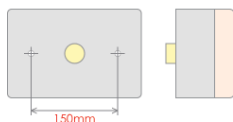

Rear Lamp Universal applications

Plastic body & lens. 2 Screw fixing. All variants feature a reflector.
Overall Dimensions : 235mm (L) x 107mm (H) x 57mm (D)