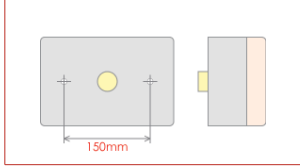

Plastic body & lens. 2 Screw fixing. All variants feature a triangular reflector.
Overall Dimensions : 420mm (L) x 148mm (H) x 80mm (D)

Part No.	Description	Volt	Side	Plug	Spare Lens
9991046	Lamp: 7 Functions/ No. plate	n/a	R/LH	T1 Rear	9988062
9991047	Lamp: 7 Functions/ No. plate	n/a	R/LH	T1 Rear	9988063
-	-	-	-	-	-
-	-	-	-	-	-
-	-	-	-	-	-
-	-	-	-	-	-