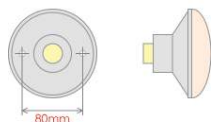

Marker Lamp Universal applications

Plastic body & lens. Superseal connector without plug.
Overall Dimensions : 95mm (Dia) x 100mm (D)

Part No.	Description	Volt	Side	Plug	Spare Lens
9991192	Lamp: Red	n/a	R/LH	T1 Rear	-
-	-	-	-	-	-
-	-	-	-	-	-
-	-	-	-	-	-
-	-	-	-	-	-
-	-	-	-	-	-