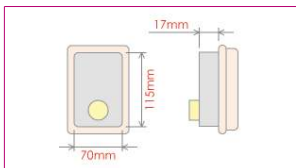

LED Rear Lamp *Universal applications*

Plastic body & lens. Features a unique hexagon pattern lens. Retrofit to all same shape designs. Manufactured using the least amount of components necessary (Budget conscious customer).
Current draw at 13.8v : Stop 0.15A, Tail 0.08A, Ind 0.20A, Rev 0.15A.
Overall Dimensions : 88mm (L) x 110mm (H) x 35mm (D)