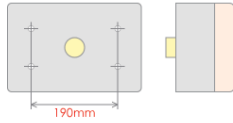

Rear Lamp Iveco Eurotech applications

Plastic body & lens. 4 Screw fixing. All variants feature a reflector. This product fits a European specification.
Lenses with **ellipse** screw holes: RH = 9988077, LH = 9988078
Lenses with **round** screw holes: RH = 9988080, LH = 9988079
Overall Dimensions : 300mm (L) x 125mm (H) x 82mm (D)