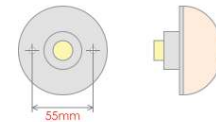

Part No.	Description	Volt	Side	Plug	Spare Lens
9990002	Pair of Lamps: Fog	n/a	R/LH	T1 Rear	-
-	-	-	-	-	-
-	-	-	-	-	-
-	-	-	-	-	-
-	-	-	-	-	-
-	-	-	-	-	-
-	-	-	-	-	-