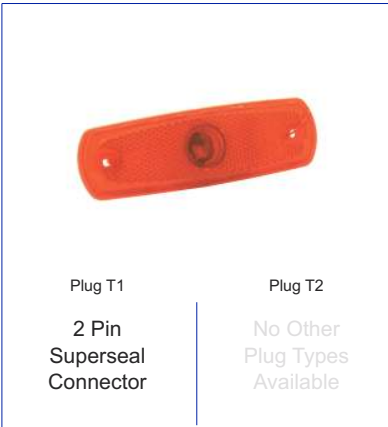

Marker Lamp *Universal applications*

Plastic body & lens. Superseal connector without plug.
Overall Dimensions : 127mm (L) x 39mm (H) x 37mm (D)

Part No.	Description	Volt	Side	Plug	Spare Lens
9989073	Lamp: Red	n/a	R/LH	T1 Rear	-
-	-	-	-	-	-
-	-	-	-	-	-
-	-	-	-	-	-
-	-	-	-	-	-
-	-	-	-	-	-