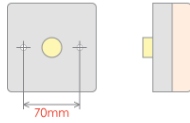

LED Rear Lamp *Universal applications*

Plastic body & lens. 2 Lamps, both with 14 LED's and a reflex reflector. Manufactured using the least amount of components necessary (Budget conscious customer). Plug in and drive cable assembly, (Male/Female). Fully submersible and rust proof. Corrosion protected tinned copper wiring. Circuit board and components are fully encased in resin. Stainless steel nuts & bolts. Current draw at 13.8v : Stop 0.15A, Tail 0.07A, Ind 0.11A.
Overall Dimensions : 100mm (L) x 100mm (H) x 20mm (D)

Part No.	Description	Volt	Side	Plug	Spare Lens
9991281	14 LED Lamp: Stop/ Tail/ Ind: Supplied as pair	12v	R/LH	T1 Rear	-
-	-	-	-	-	-
-	-	-	-	-	-
-	-	-	-	-	-
-	-	-	-	-	-
-	-	-	-	-	-