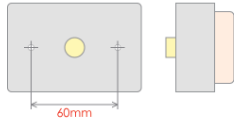

Rear Lamp *Universal applications*

Plastic body & lens. 2 Screw fixing.
Overall Dimensions : 120mm (L) x 80mm (H) x 70mm (D)

Part No.	Description	Volt	Side	Plug	Spare Lens
9991016	Lamp: Stop/ Tail/ Indicator	n/a	R/LH	T1 Rear	9988012
-	-	-	-	-	-
-	-	-	-	-	-
-	-	-	-	-	-
-	-	-	-	-	-
-	-	-	-	-	-