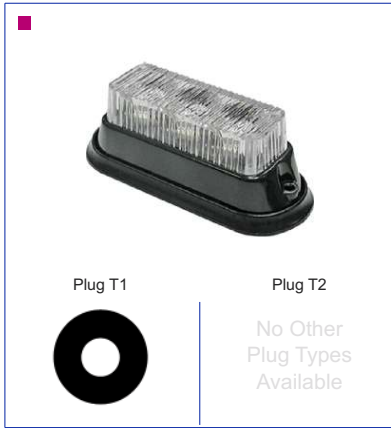

LED Marker Lamp *Universal applications*

Black plastic body & polycarbonate lens. 3 High intensity LED's. 12 Flash patterns. Weight: 0.10Kg. Conforms to EMC directive 2004/104/EC. Optional mounting bracket available.
Overall Dimensions : 100mm (L) x 41mm (H) x 35mm (D)

Part No.	Description	Volt	Side	Plug	Spare Lens
9991235	3 LED Lamp: Amber	12	R/LH	T1 Rear	-
9991308	3 LED Lamp: Amber	24v	R/LH	T1 Rear	-
9991235BRK	Mounting Bracket to suit above part numbers	n/a	R/LH	-	-
-	-	-	-	-	-
-	-	-	-	-	-
-	-	-	-	-	-