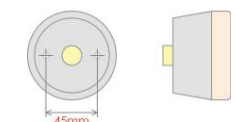

Plug T1

4 Core Cable
No Plugs

Plug T2

No Other Plug Types Available

LED Rear Lamp *Universal applications*

Plastic body & lens. 2 Screw fixing. Low current draw. Developed for use in high temperatures. ECE approval for all functions. Parts 9991194 & 9991202 include approx. 200mm of 4 core cable. 9988112 is visually the same as the image shown and will therefore fit within the mounting bracket, however it does not contain any LED's or electronics etc. The mounting bracket is black plastic & will accommodate 3 units side by side. 12v Type available, (See 9991194).
Overall Dimensions : 120mm (Dia) x 48mm (D)