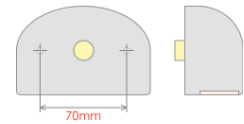

LED Rear Lamp *Universal applications*

Plastic body & lens. 2 Screw fixing.
Overall Dimensions : 100mm (L) x 58mm (H) x 80mm (D)