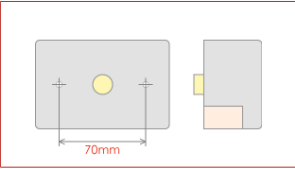

LED Rear Lamp *Universal applications*