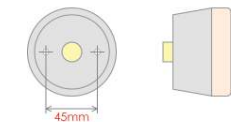

Plug T1

4 Core Cable
No Plugs

Plug T2

No Other Plug Types Available

LED Rear Lamp *Universal applications*

Plastic body & lens. 2 Screw fixing. Low current draw. Developed for use in high temperatures. ECE approval for all functions. Parts 9991194 & 9991202 include approx. 200mm of 4 core cable. 9988112 is visually the same as the image shown and will therefore fit within the mounting bracket, however it does not contain any LED's or electronics etc. The mounting bracket is black plastic & will accommodate 3 units side by side. 24v Type available, (See 9991195).
Overall Dimensions : 120mm (Dia) x 48mm (D)