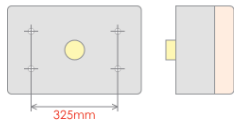

Plug T1

Plug T2

No Other Plug Types Available

Rear Lamp *Fiat Iveco Eurotech applications*

Plastic body & lens. 4 Screw fixing. All variants feature a reflector.
Overall Dimensions : 380mm (L) x 145mm (H) x 82mm (D)