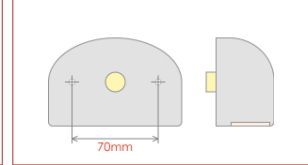

Part No.	Description	Volt	Side	Plug	Spare Lens
9991152	Lamp: Number plate	n/a	R/LH	T1 Rear	-
-	-	-	-	-	-
-	-	-	-	-	-
-	-	-	-	-	-
-	-	-	-	-	-
-	-	-	-	-	-