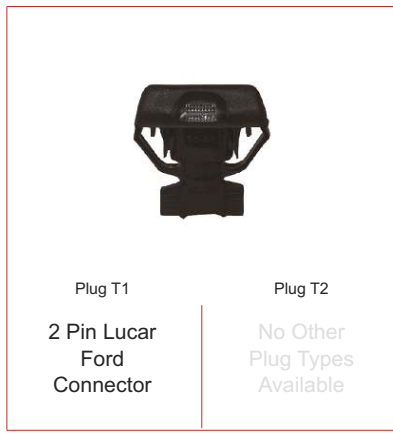

Rear Lamp *Ford applications*

Plastic body & lens. 2 Pin Lucar Ford connector.
Overall Dimensions : 60mm (L) x 25mm (H) x 63mm (D)

Part No.	Description	Volt	Side	Plug	Spare Lens
9991179	Lamp: Number plate	n/a	R/LH	T1 Rear	-
-	-	-	-	-	-
-	-	-	-	-	-
-	-	-	-	-	-
-	-	-	-	-	-
-	-	-	-	-	-