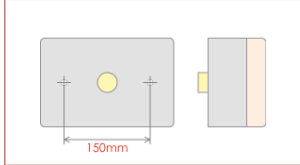

Part No.	Description	Volt	Side	Plug	Spare Lens
9991231	Lamp: Stop/ Tail/ Indicator/ Fog/ Reverse	n/a	RH	T1 Rear	Read Above
9991232	Lamp: Stop/ Tail/ Indicator/ Fog/ Reverse	n/a	LH	T1 Rear	Read Above
-	-	-	-	-	-
-	-	-	-	-	-
-	-	-	-	-	-
-	-	-	-	-	-