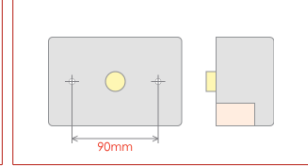

Part No.	Description	Volt	Side	Plug	Spare Lens
9991004	Lamp: Number plate - With Screws	n/a	R/LH	T1 Rear	-
9991005	Lamp: Number plate - Without Screws	n/a	R/LH	T1 Rear	-
-	-	-	-	-	-
-	-	-	-	-	-
-	-	-	-	-	-
-	-	-	-	-	-