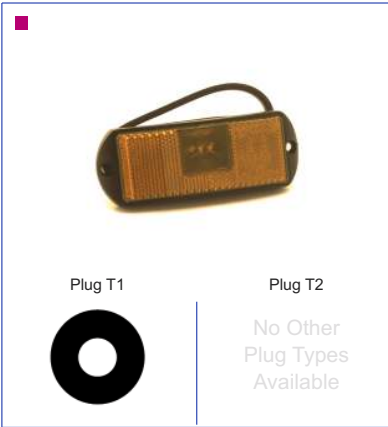

LED Marker Lamp *Universal applications*

Plastic body & lens. 2 Screw hole fixing. All variants feature a reflector.
Overall Dimensions : 115mm (L) x 42mm (H) x 20mm (D)

Part No.	Description	Volt	Side	Plug	Spare Lens
9989090	LED Lamp: Amber	24v	R/LH	T1 Rear	-
9989091	LED Lamp: Clear	24v	R/LH	T1 Rear	-
9989092	LED Lamp: Red	24v	R/LH	T1 Rear	-
9989094	LED Lamp: Amber + Plug	24v	R/LH	T1 Rear	-
-	-	-	-	-	-
-	-	-	-	-	-
-	-	-	-	-	-