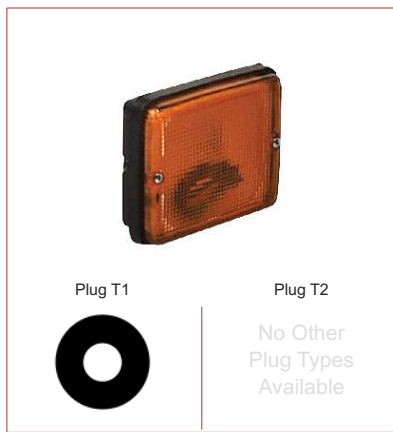

7 Function Rear Lamp <i>Iveco applications</i>					
Plastic body & lens. Bulb type.					
Overall Dimensions : 466mm (L) x 130mm (H) x 80mm (D)					
Part No.	Description	Volt	Side	Plug	Spare Lens
9991030	7 Functions + Reflector + No. plate	n/a	RH	T1 Rear	9988013
9991033	7 Functions + Reflector + No. plate	n/a	LH	T1 Rear	9988013
9991036	7 Functions + No. plate	n/a	LH	T1 Rear	9988014
-	-	-	-	-	-
-	-	-	-	-	-
-	-	-	-	-	-
-	-	-	-	-	-

Plug T1

Plug T2

No Other Plug Types Available

7 Function Rear Lamp Volvo applications

Plastic body & lens. Bulb type.
Overall Dimensions : 466mm (L) x 130mm (H) x 80mm (D)

Part No.	Description	Volt	Side	Plug	Spare Lens
9991111	7 Functions + Reflector	n/a	RH	T1 Rear	9988013
9991112	7 Functions + Reflector	n/a	LH	T1 Rear	9988013
9991113	7 Functions + Reflector + No. plate	n/a	RH	T1 Rear	9988013
-	-	-	-	-	-
-	-	-	-	-	-
-	-	-	-	-	-

Plug T1

Plug T2

No Other Plug Types Available

Part No.	Description	Volt	Side	Plug	Spare Lens
-	-	-	-	-	-
-	-	-	-	-	-
-	-	-	-	-	-
-	-	-	-	-	-
-	-	-	-	-	-
-	-	-	-	-	-

Plug T1

Plug T2

Part No.	Description	Volt	Side	Plug	Spare Lens
-	-	-	-	-	-
-	-	-	-	-	-
-	-	-	-	-	-
-	-	-	-	-	-
-	-	-	-	-	-
-	-	-	-	-	-

Plug T1

Plug T2

Rear Lamp Universal applications

Plastic body & lens. 2 Screw fixing.
Overall Dimensions : 114mm (L) x 137mm (H) x 57mm (D)

Part No.	Description	Volt	Side	Plug	Spare Lens
9991009	Lamp: Indicator	n/a	R/LH	T1 Rear	9988006
9991010	Lamp: Tail	n/a	R/LH	T1 Rear	9988007
9991011	Lamp: Stop	n/a	R/LH	T1 Rear	9988008
9991012	Lamp: Fog	n/a	R/LH	T1 Rear	9988009
9991013	Lamp: Reverse	n/a	R/LH	T1 Rear	9988010
-	-	-	-	-	-
-	-	-	-	-	-