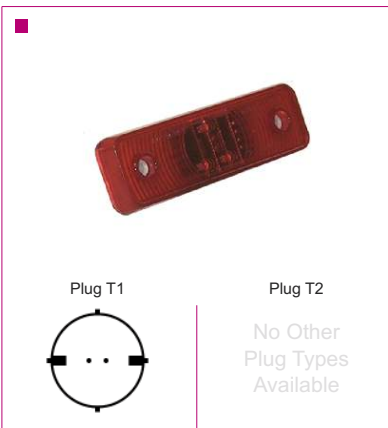

LED Marker Lamp *Universal applications*

Plastic body & lens. 2 Screw hole fixing. Features a reflector.
Overall Dimensions : 95mm (L) x 30mm (H) x 12mm (H)

Part No.	Description	Volt	Side	Plug	Spare Lens
9989096	LED Lamp: Red	24v	R/LH	T1 Rear	-
-	-	-	-	-	-
-	-	-	-	-	-
-	-	-	-	-	-
-	-	-	-	-	-
-	-	-	-	-	-