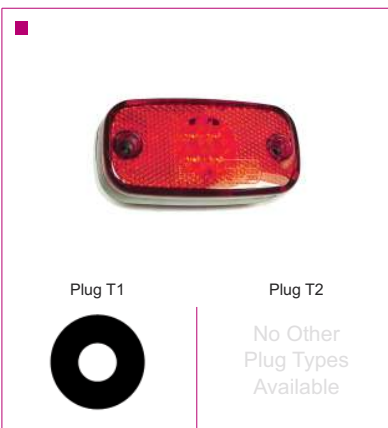

LED Marker Lamp *Universal applications*

Plastic body & lens. Superseal connector without plug. All variants feature a reflector.
Overall Dimensions : 120mm (L) x 63mm (H) x 21mm (D)

Part No.	Description	Volt	Side	Plug	Spare Lens
9989058	LED Lamp: Amber Side	24v	R/LH	T1 Rear	-
9989059	LED Lamp: Red Rear	24v	R/LH	T1 Rear	-
9989060	LED Lamp: Clear Front	24v	R/LH	T1 Rear	-
9989061	LED Lamp: Green ABS Warning	24v	R/LH	T1 Rear	-
-	-	-	-	-	-
-	-	-	-	-	-
-	-	-	-	-	-