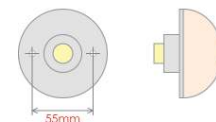

Plug T1

Plug T2

2 Pin
Superseal
Connector

No Other
Plug Types
Available

Front Lamp *Landrover applications*

Plastic body & lens. 2 Screw fixing. Superseal connector without plug.
Overall Dimensions : 73mm (Dia) x 39mm (D)