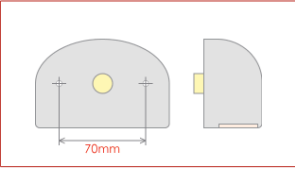

LED Rear Lamp *Universal applications*