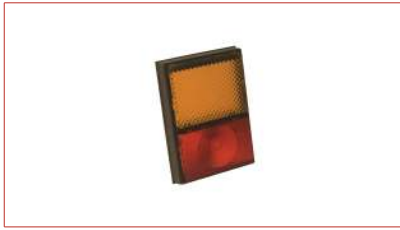

Lens 109mm (L) x 150mm (H)

Universal applications

Rear lens only.

9988053	Lens - Amber/ Red	R/LH
9988054	Lens - Red/ Red	R/LH
-	-	-