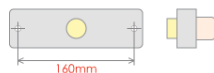

Plug T1

Plug T2

4 Core Cable
No Plugs

No Other Plug Types Available

LED Rear Lamp *Universal applications*

Plastic body & lens. 2 Screw holes on a black rear mount. This part utilises individual clip-in lenses, (Featuring a unique hexagon pattern) for easy replacement. Complete with 400mm of hardwired cable. Its unique size makes this lamp easily fit into difficult places.
 Current draw at 13.8v : Stop 0.32A, Tail 0.04A, Ind 0.39A.
Overall Dimensions : 200mm (L) x 50mm (H) x 25mm (D)