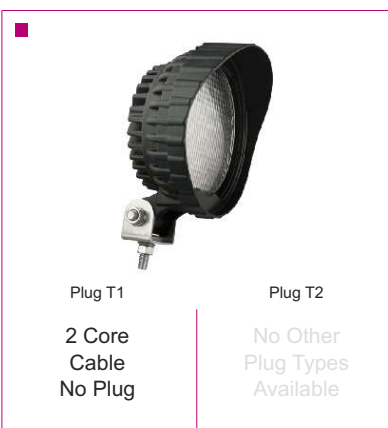

LED Worklamp *Universal applications*

6 High brightness 3 Watt Led's. Ideal for high light output when minimum voltage is required. Durable aluminium housing with a polycarbonate lens and an ABS adjustable visor. Includes a length of 2 core cable fitted into the rear.
Overall Dimensions : 130mm (L) x 158mm (H) x 86mm (D)

Part No.	Description	Volt	Side	Plug	Spare Lens
9992078	6 LED Worklamp: Flood type	24v	R/LH	T1 Rear	-
9992080	6 LED Worklamp: Flood type	12v	R/LH	T1 Rear	-
-	-	-	-	-	-
-	-	-	-	-	-
-	-	-	-	-	-
-	-	-	-	-	-