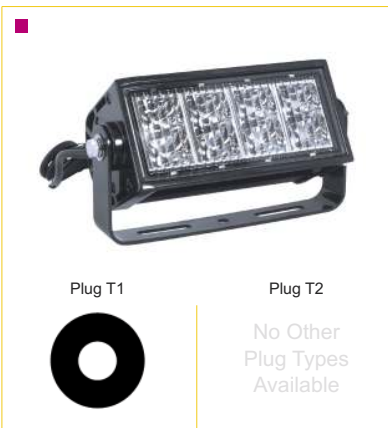

LED Worklamp *Universal applications*

The 9992089 worklamp is waterproof sea/salt spray resistant, and has a durable powder coated aluminium housing, stainless steel fittings, and high impact polycarbonate lens. Powered by high brightness 120 x 1 watt LED's. Supplied with 1m sheathed hard wired cable.

Illuminance: @1 metre - 4630lx.
Current: @13.8Volts 1.00Amps - @28Volts 0.48Amps

Overall Dimensions : 208mm (L) x 110mm (H) x 86mm (D)

Part No.	Description	Volt	Side	Plug	Spare Lens
9992089	8 LED Adjustable Worklamp	12-24v	R/LH	T1 End	-
-	-	-	-	-	-
-	-	-	-	-	-
-	-	-	-	-	-
-	-	-	-	-	-
-	-	-	-	-	-
-	-	-	-	-	-