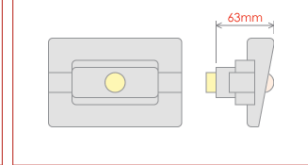

Part No.	Description	Volt	Side	Plug	Spare Lens
9991179	Lamp: Number plate	n/a	R/LH	T1 Rear	-
-	-	-	-	-	-
-	-	-	-	-	-
-	-	-	-	-	-
-	-	-	-	-	-
-	-	-	-	-	-