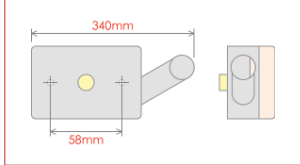

Part No.	Description	Volt	Side	Plug	Spare Lens
9991122	Lamp: 7 Functions	n/a	LH	T1 Rear	9988068
9991123	Lamp: 7 Functions	n/a	RH	T1 Rear	9988068
9991141	LED Lamp: 7 Functions	n/a	LH	T1 Rear	9988068
9991142	LED Lamp: 7 Functions	n/a	RH	T1 Rear	9988068
-	-	-	-	-	-
-	-	-	-	-	-
-	-	-	-	-	-