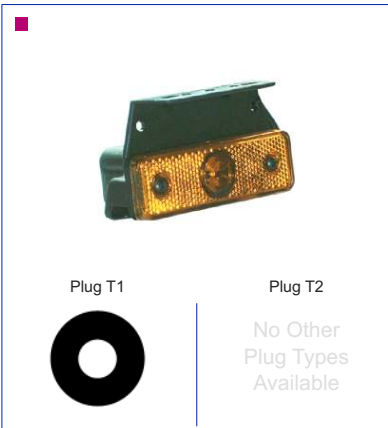

Plug T1

 Plug T2
 No Other Plug Types Available

LED Marker Lamp *Universal applications*

Plastic body & lens.
Overall Dimensions : 46mm (Dia) x 20mm (D)

Part No.	Description	Volt	Side	Plug	Spare Lens
9989062	LED Lamp: Red Rear	24v	R/LH	T1 Rear	-
9989063	LED Lamp: Clear Front	24v	R/LH	T1 Rear	-
9989064	LED Lamp: Green ABS Warning	24v	R/LH	T1 Rear	-
-	-	-	-	-	-
-	-	-	-	-	-
-	-	-	-	-	-
-	-	-	-	-	-