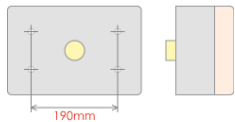

Rear Lamp *Universal applications*

Plastic body & lens. 4 Screw fixing. All variants feature a reflector.
Overall Dimensions : 300mm (L) x 125mm (H) x 82mm (D)

Part No.	Description	Volt	Side	Plug	Spare Lens
9991041	Lamp: Stop/ Tail/ Indicator/ Fog	n/a	RH	T1 Rear	9988022
9991042	Lamp: Stop/ Tail/ Indicator/ Reverse	n/a	LH	T1 Rear	9988023
-	-	-	-	-	-
-	-	-	-	-	-
-	-	-	-	-	-
-	-	-	-	-	-