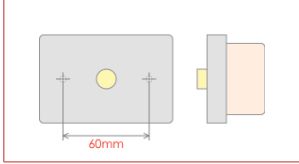

Part No.	Description	Volt	Side	Plug	Spare Lens
9991078	Lamp: Fog	n/a	R/LH	T1 Rear	-
9991081	Lamp: Reverse	n/a	R/LH	T1 Rear	-
-	-	-	-	-	-
-	-	-	-	-	-
-	-	-	-	-	-
-	-	-	-	-	-