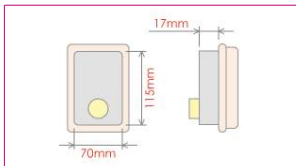

LED Rear Lamp *Universal applications*

Plastic body & lens.
Current draw at 13.8v : Stop 0.27A, Tail 0.06A, Ind 0.28A, Rev 0.42A.
Overall Dimensions : 88mm (L) x 110mm (H) x 35mm (D)